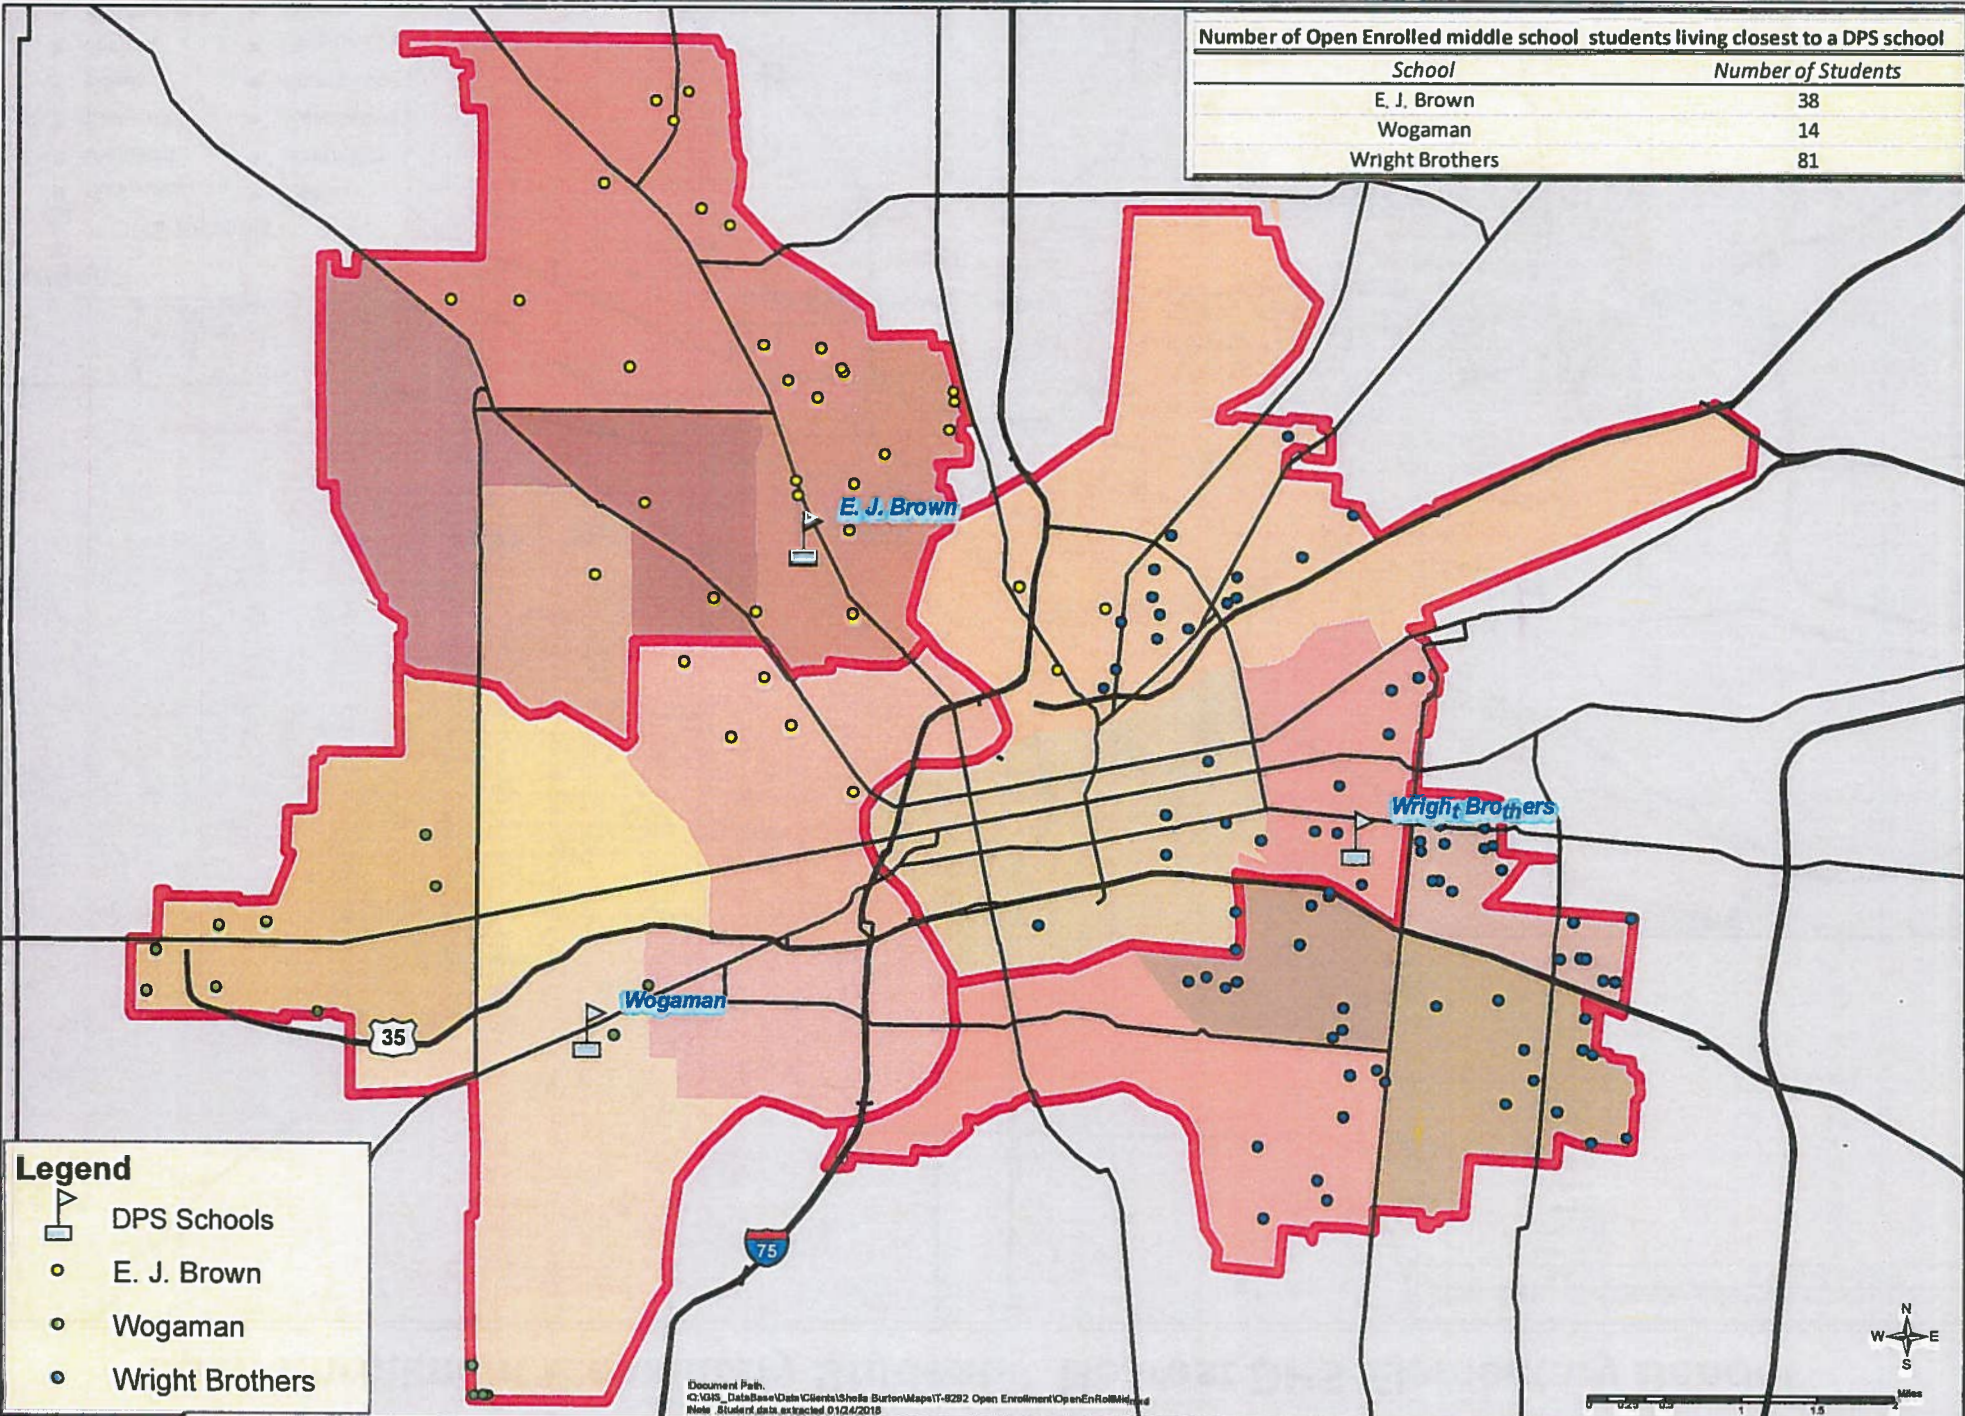

# Open Enrollment Elementary Students' Nearest DPS Elementary School

- Legend**
- DPS Schools
- Belle Haven
  - Cleveland
  - Eastmont
  - Edison
  - Fairview
  - Horace Mann
  - Kemp
  - Kiser
  - Louise Troy
  - Meadowdale
  - River's Edge
  - Ruskin
  - Valerie
  - WOW
  - Westwood

# Open Enrollment Middle School Students' Nearest DPS Middle School

Number of Open Enrolled middle school students living closest to a DPS school	
School	Number of Students
E. J. Brown	38
Wogaman	14
Wright Brothers	81