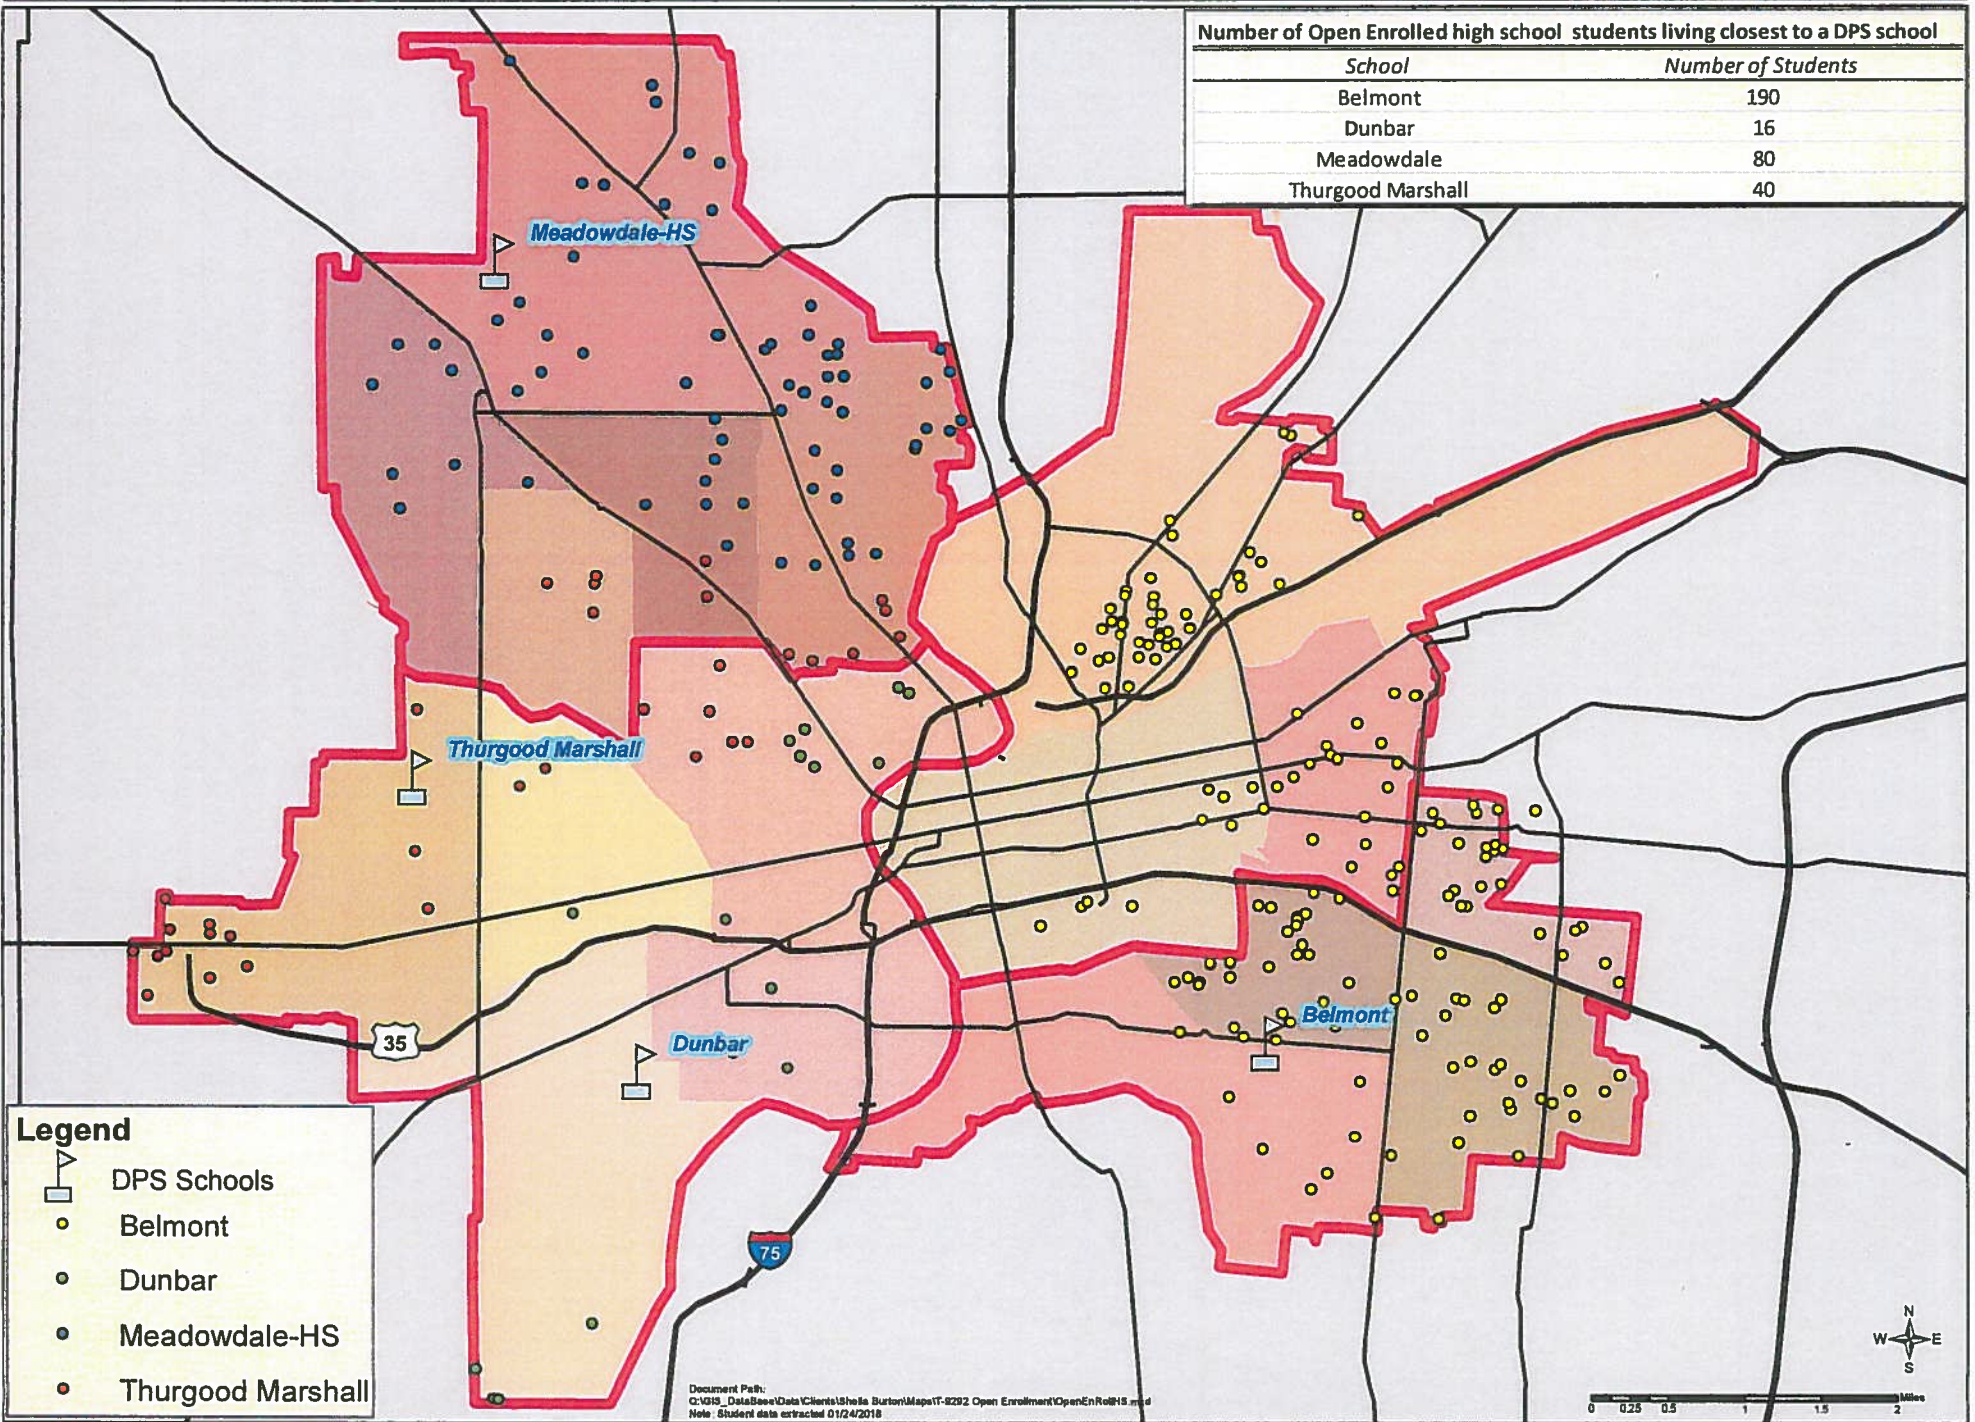

Open Enrollment High School Students' Nearest DPS High School

Number of Open Enrolled high school students living closest to a DPS school	
School	Number of Students
Belmont	190
Dunbar	16
Meadowdale	80
Thurgood Marshall	40

1. **Legend**
2. DPS Schools
   - Belmont
   - Dunbar
   - Meadowdale-HS
   - Thurgood Marshall

Document Path:
C:\GIS_DataBase\Data\Clients\Shelia Burton\Maps\IT-8292 Open Enrollment\OpenEnRollHS.mxd
Note: Student data extracted 01/24/2018