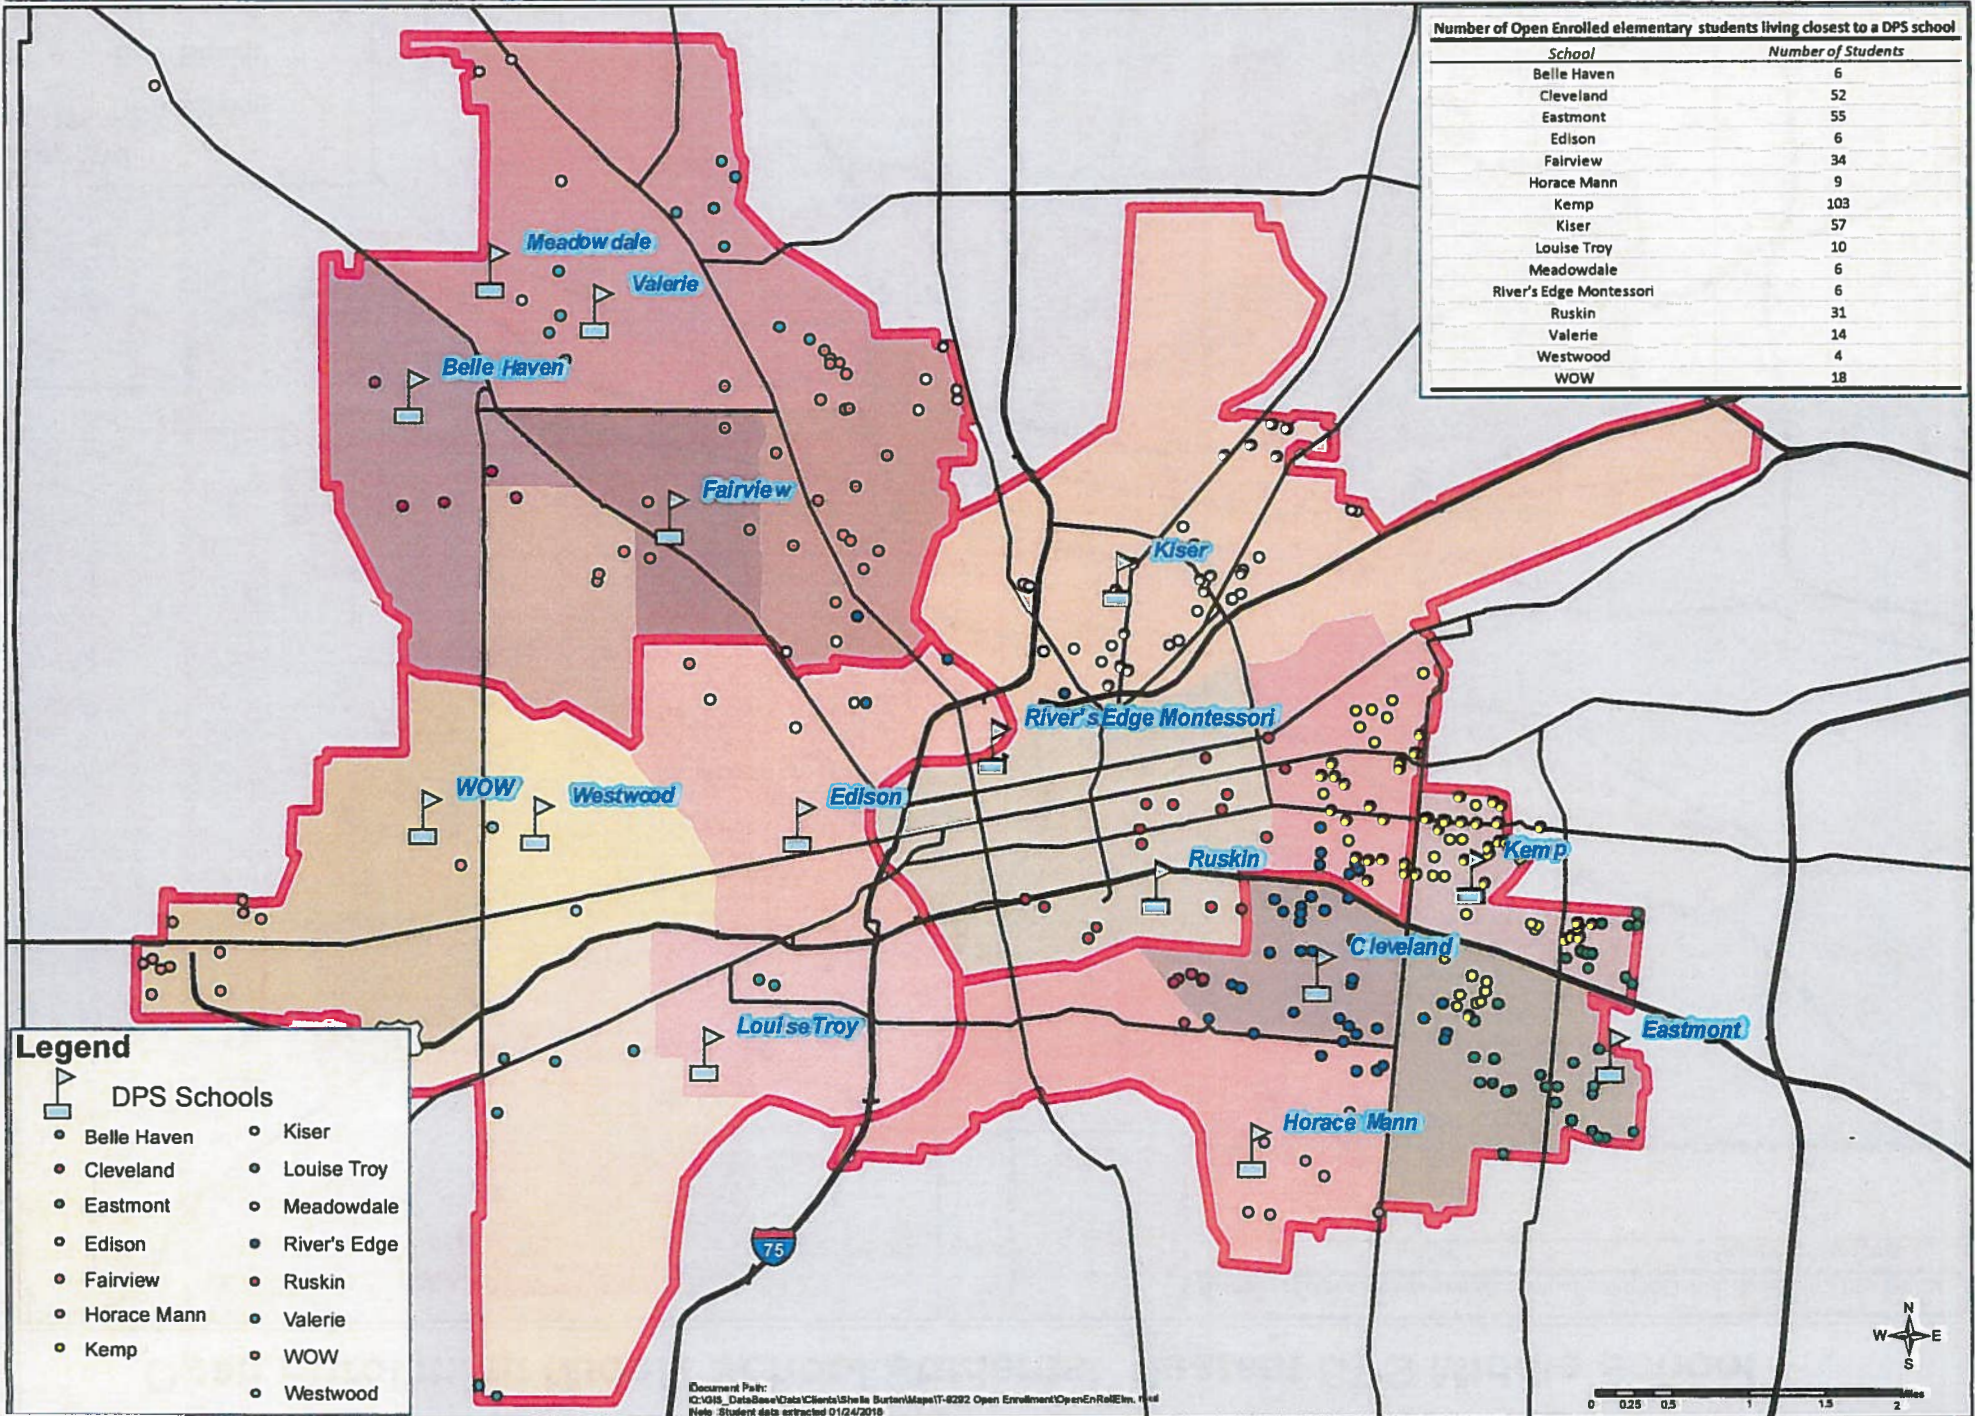

# Open Enrollment Elementary Students' Nearest DPS Elementary School

- Legend**
- DPS Schools
- Belle Haven
  - Cleveland
  - Eastmont
  - Edison
  - Fairview
  - Horace Mann
  - Kemp
  - Kiser
  - Louise Troy
  - Meadowdale
  - River's Edge
  - Ruskin
  - Valerie
  - WOW
  - Westwood

# Open Enrollment Middle School Students' Nearest DPS Middle School

Number of Open Enrolled middle school students living closest to a DPS school	
School	Number of Students
E. J. Brown	38
Wogaman	14
Wright Brothers	81