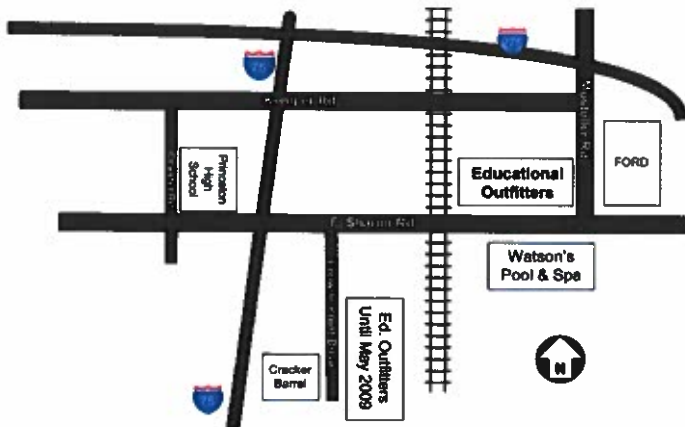

Because the community's safety is our primary concern, we ask that patrons join us in following CDC guidelines.

Shaheen's

est. 1922

Online Shopping Guide:

- ◆ Go to www.shaheens.com
- ◆ Click on the “School Finder” button with the image of the boy wearing glasses and a red bow tie
- ◆ Select your school from the index
- ◆ Shop all of your school’s approved uniform options

Enjoy FREE shipping on every order!

Directions:

2656 E. Sharon Road

I-75 to the Sharon Road Exit. Turn East on Sharon Road. Cross the railroad tracks and proceed to 2656 E. Sharon Rd., on the Left.

To contact us: